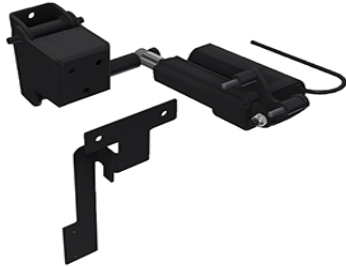

ACCESSORIES - VELA TANGO 700E ELECTRIC

Electric backrest

929052

Electric backrest, w/o an electric steering control

Chair w/electric backrest is only available w/o rotation and w/o push bar